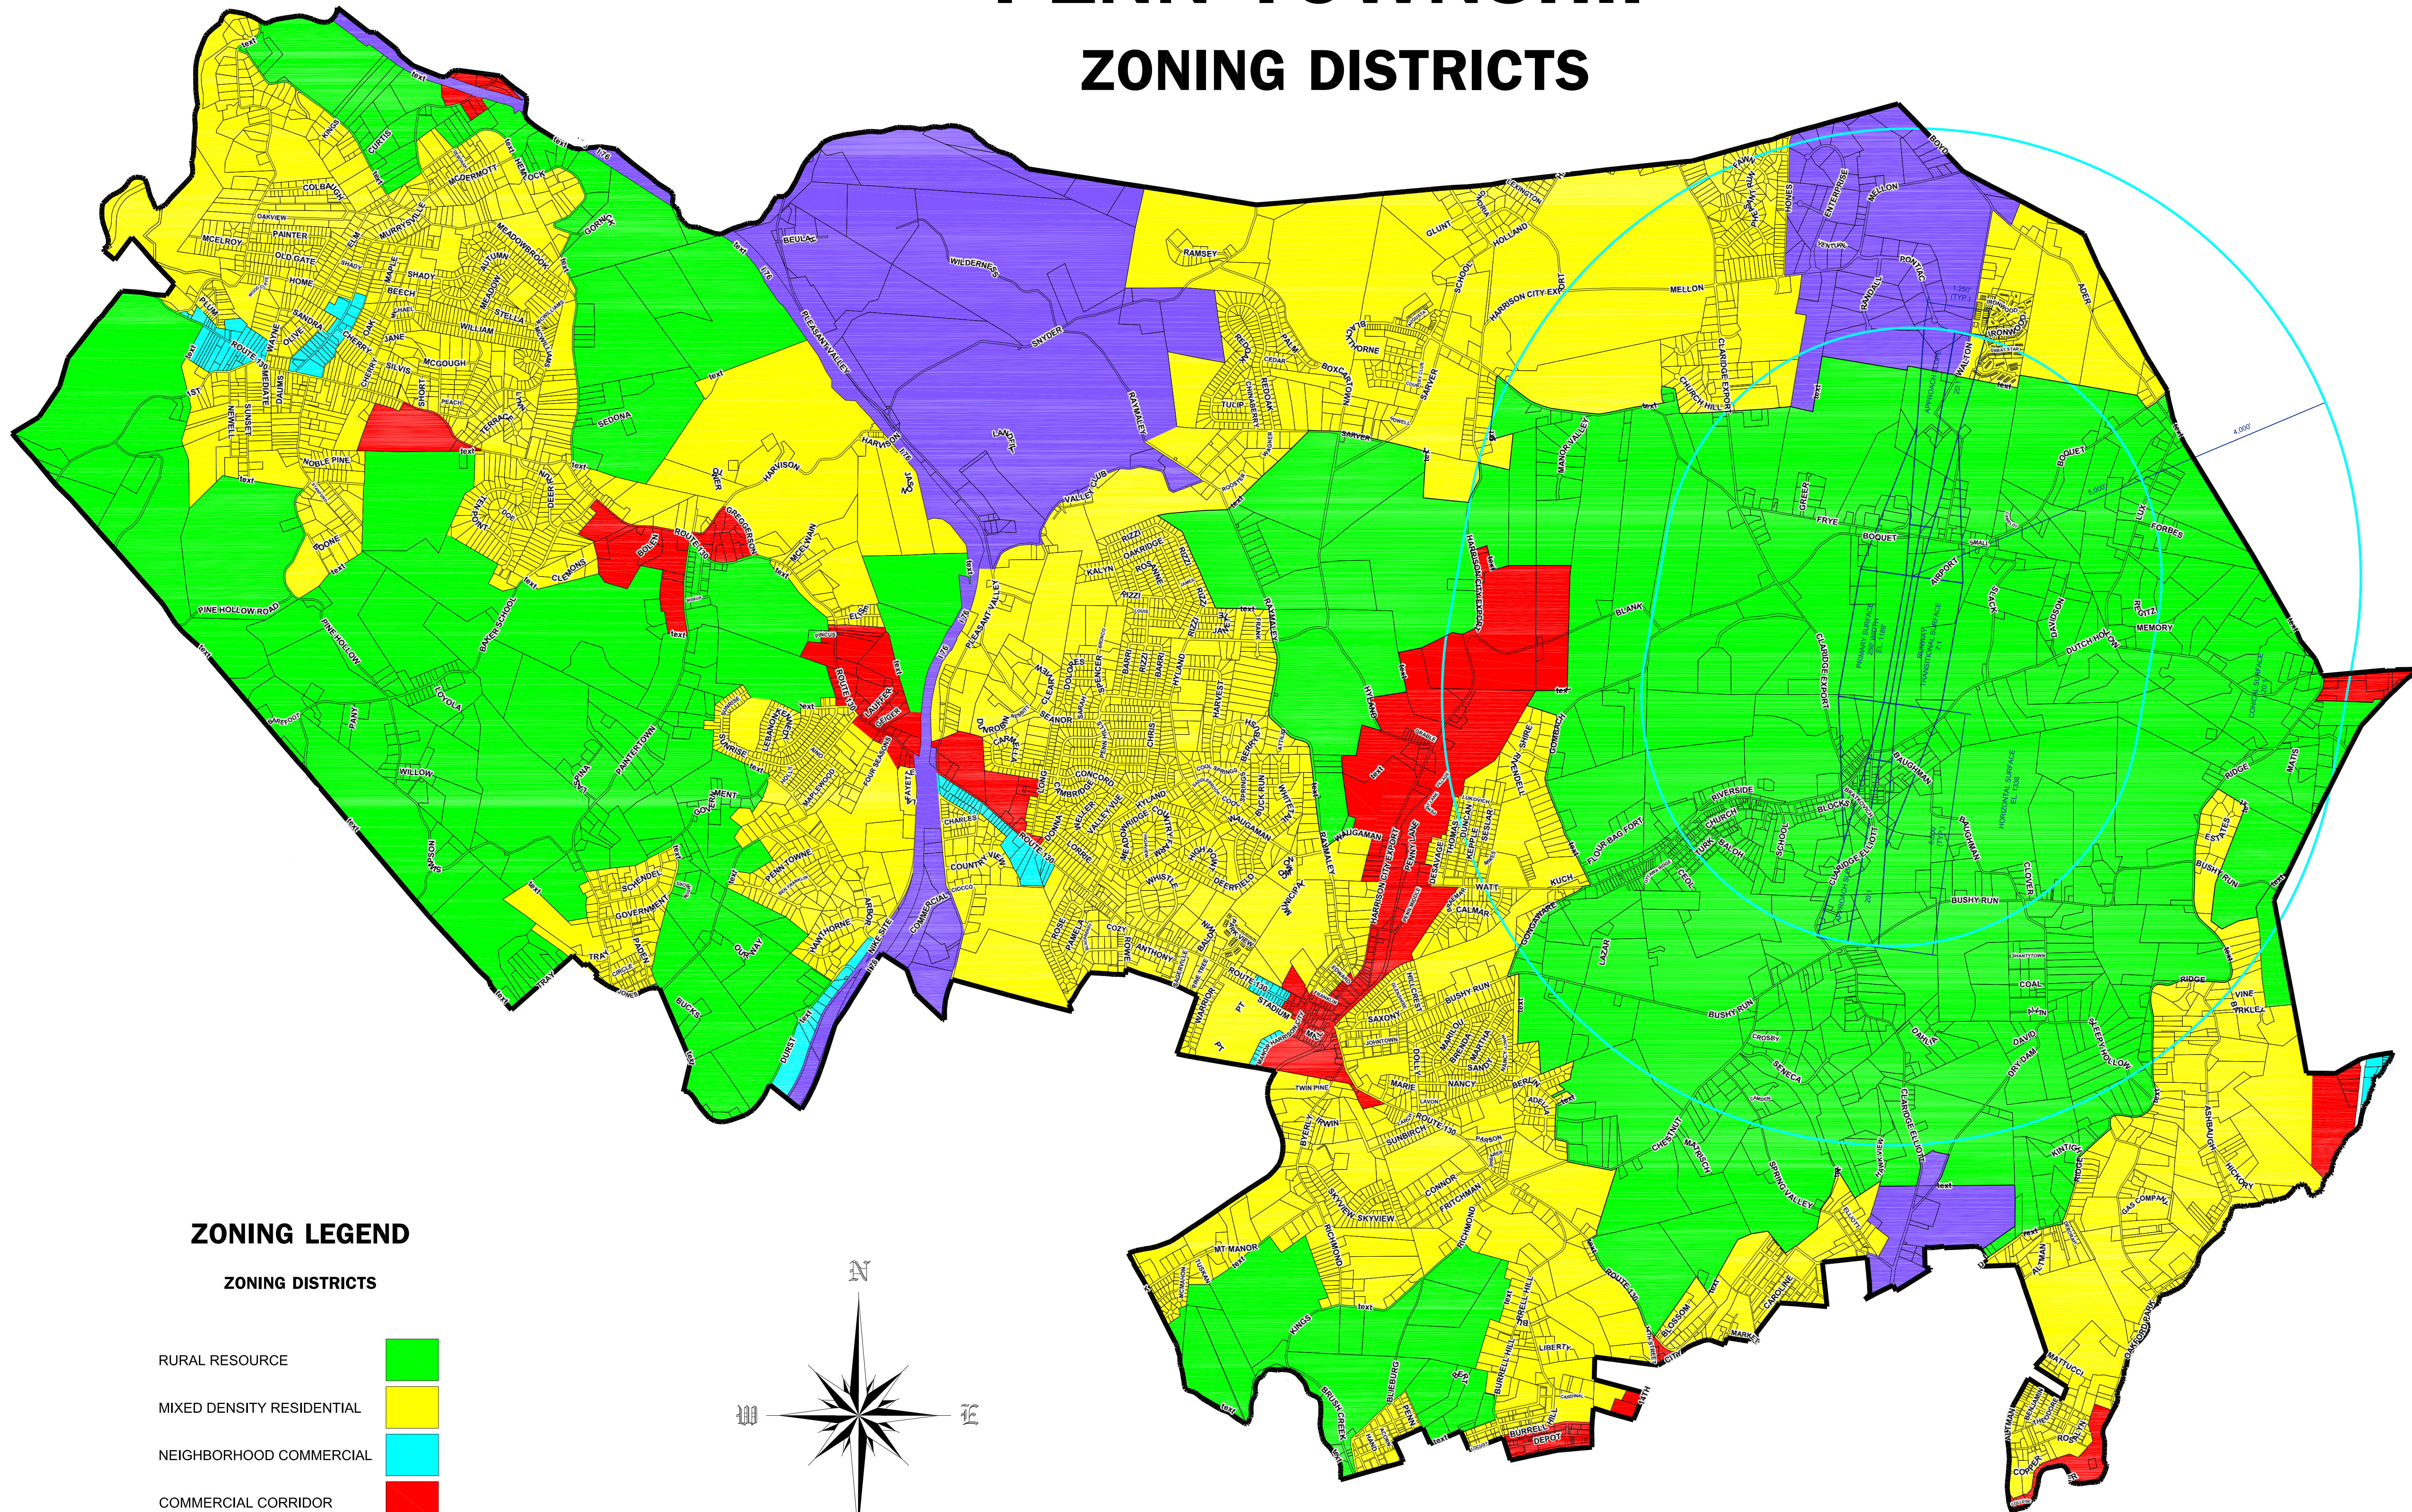

# PENN TOWNSHIP

## ZONING DISTRICTS

### ZONING LEGEND

#### ZONING DISTRICTS

- RURAL RESOURCE
- MIXED DENSITY RESIDENTIAL
- NEIGHBORHOOD COMMERCIAL
- COMMERCIAL CORRIDOR
- INDUSTRIAL COMMERCE

Seal

Date

No.	Revisions	Date

Scale	1" =
Date	10/20/2014
Drawn By	GCH
Checked By	VLS
Project No.	
File No.	